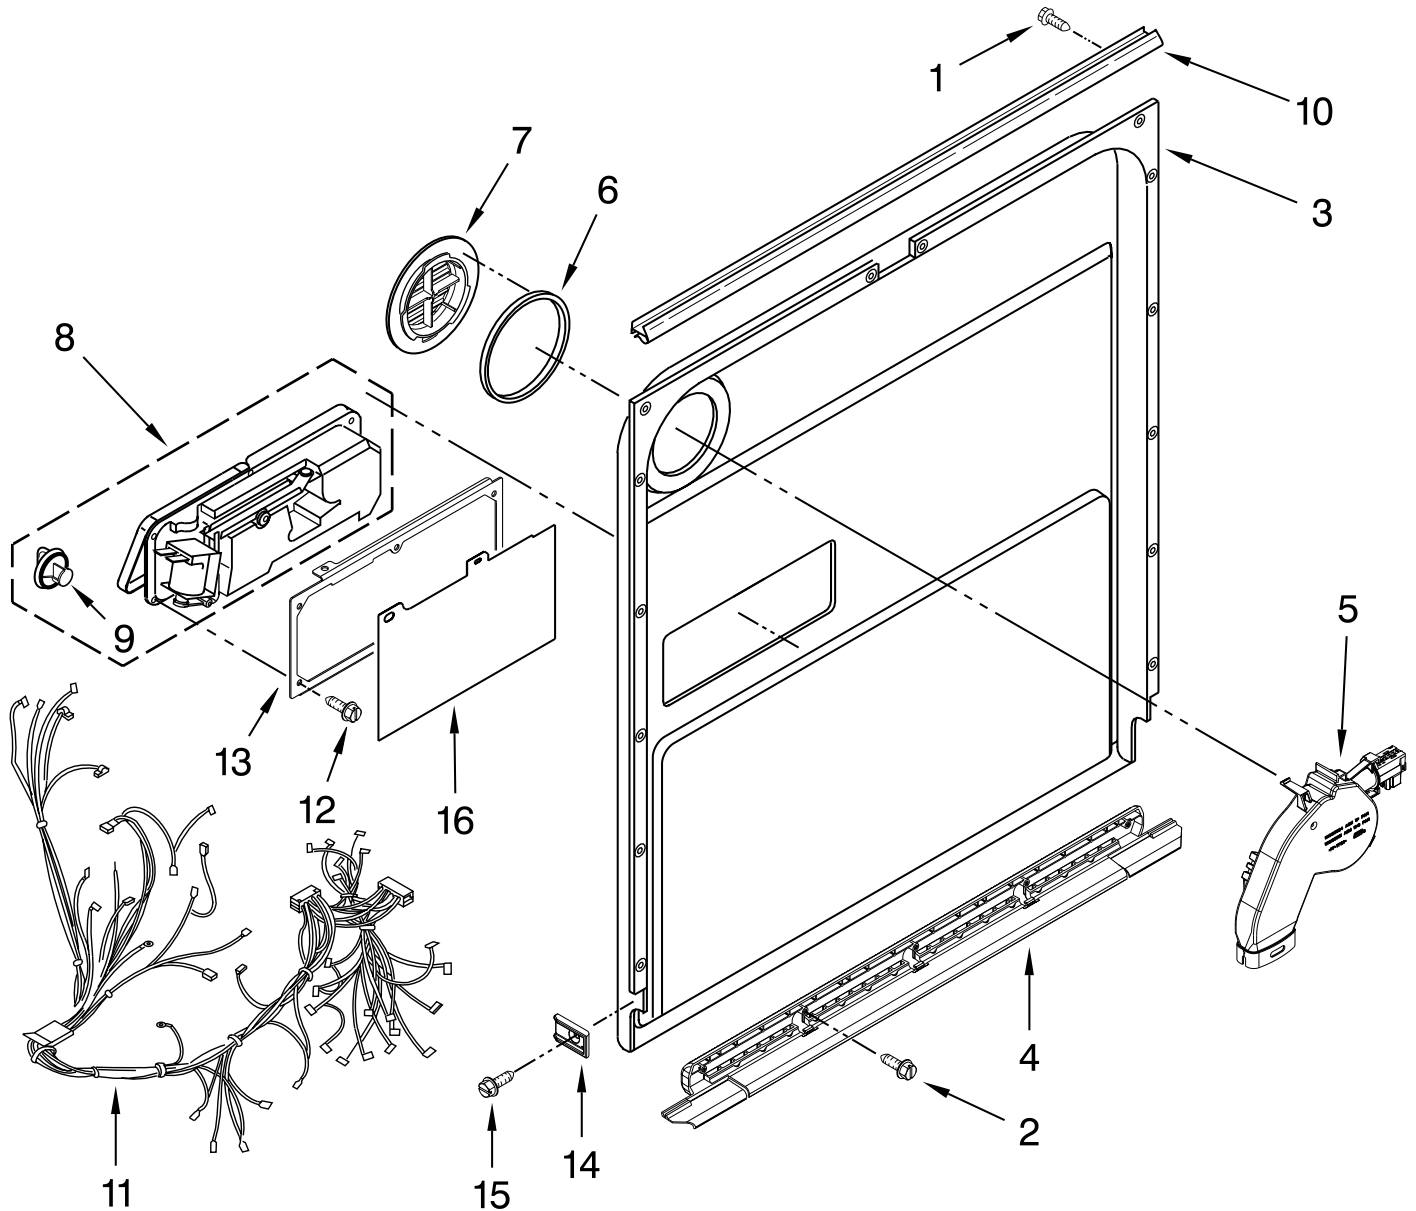

# INNER DOOR PARTS

For Models: KUDE48FXBLO, KUDE48FXWH0, KUDE48FXSS0

(Black)

(White)

(Stainless)

Illus. No.	Part No.	DESCRIPTION
1	3369051	Screw, Door
2	8281217	Screw
3	W10195604	Inner Door & Mastic Assembly (Also Order Item 6)
4	W10195543	Seal-Door Bottom
5	W10195031	Vent Assembly (Also Order Item 6)